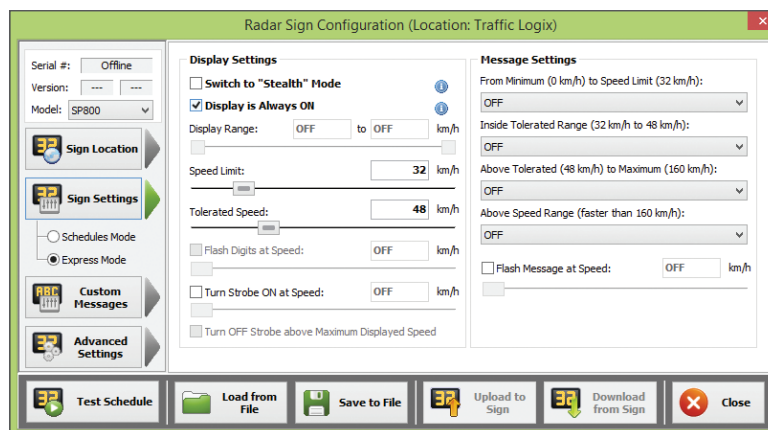

Manage Sign Settings

NEED A CUSTOM ORDER? CALL US AT
1-800-788-6805 OR IN WINNIPEG
204-944-7446 OR EMAIL US AT
SIGNS@AIRMASTERSALES.COM
TO DISCUSS YOUR SPECIFIC NEEDS.

Hour	Monday	Tuesday	Wednesday	Thursday	Friday	Saturday	Sunday	Avg. Weekday	Avg. Weekend	Avg. Week	Avg. Speed	85% Speed
00-01	8	7	11	9	6	12	7	8	8	5	41	51
01-02	4	4	2	5	5	8	8	4	8	5	43	53
02-03	2	1	1	2	3	1	3	2	2	2	43	52
03-04	0	1	0	2	2	4	7	1	6	2	45	58
04-05	4	2	3	2	2	3	2	3	3	3	49	59
05-06	10	6	9	8	8	1	2	8	2	6	42	55
06-07	27	28	46	36	24	5	1	32	3	24	43	53
07-08	65	51	65	58	31	9	5	54	7	41	41	51
08-09	52	45	91	64	39	9	18	58	14	45	40	51
09-10	39	43	57	58	39	24	18	47	21	40	39	50
10-11	36	43	41	58	39	26	21	43	24	38	40	51
11-12	41	44	46	55	50	34	23	47	29	42	40	51
12-13	39	54	53	65	48	30	21	52	26	44	40	51
13-14	37	52	49	52	48	26	29	48	28	42	40	52
14-15	41	50	54	58	52	22	23	51	23	43	41	51
15-16	61	68	68	72	55	22	23	65	23	53	41	50
16-17	63	51	71	57	48	26	30	58	28	49	42	53
17-18	50	46	49	43	42	31	22	46	27	40	45	54
18-19	35	44	45	37	35	28	28	39	28	36	45	53
19-20	30	30	31	29	28	13	19	30	16	26	45	54
20-21	20	26	28	24	29	17	19	25	18	23	43	51
21-22	10	26	26	18	26	14	18	21	16	20	44	53
22-23	19	21	19	21	17	17	15	19	16	18	41	51

Traffic Statistics Report