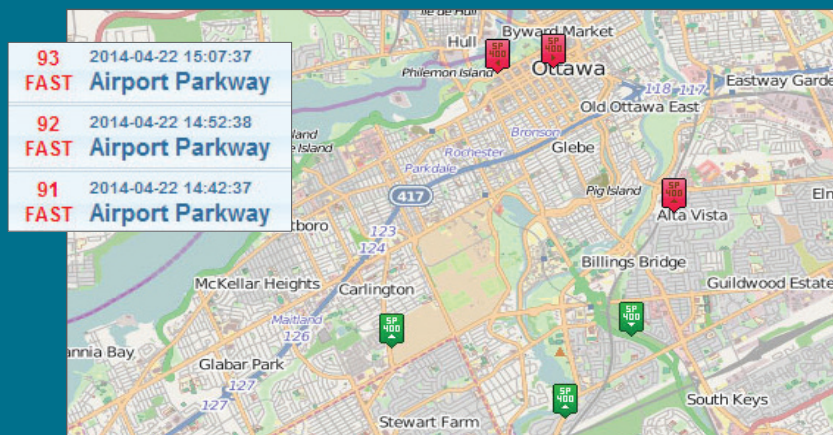

Scheduling - Display settings can be constant or schedule based. Signs and beacons can be scheduled based on daily, weekly, and holiday schedules

At a Glance Update - Statistics snapshot provides at-a-glance data updates including vehicle count, 85th percentile, and maximum and minimum speed

NEED A CUSTOM ORDER? CALL US AT
1-800-788-6805 OR IN WINNIPEG
204-944-7446 OR EMAIL US AT
SIGNS@AIRMASTERSALES.COM
TO DISCUSS YOUR SPECIFIC NEEDS.

Software Features

The SafePace™ Pro software application offers an easy-to-use interface to help manage your SafePace 650 signs, analyze collected traffic statistics, and prepare and print traffic reports.

Mapping

SafePace™ Pro allows you to:

- Read and write sign configuration and schedules to/from the sign
- Set sign parameters such as display range, digits and strobe flashing speeds, detection range, and operating modes
- Choose customized messages and attribute specific messages to different driver behaviors
- Program variable custom messages and animation
- Download or import collected traffic statistics
- Create, review and print a variety of reports and charts based on downloaded and imported statistics
- Share collected traffic statistics with others